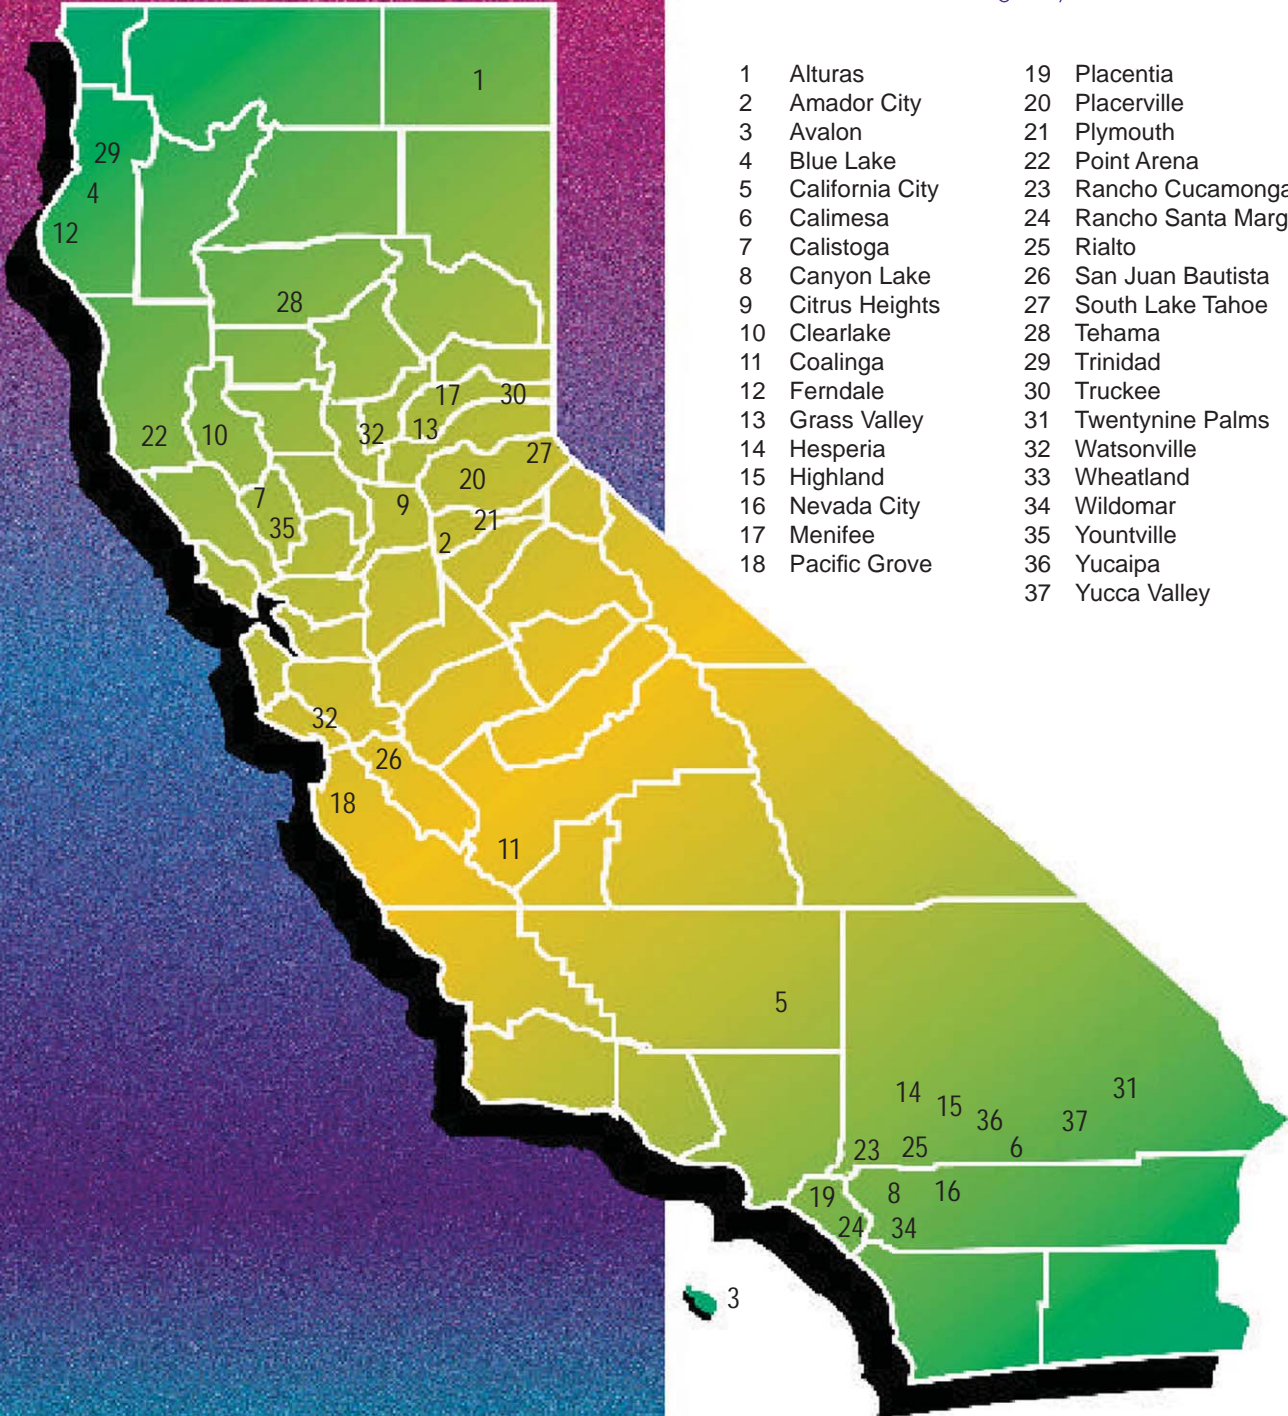

A Public Agency Since 1986

- | | | | |
|----|-----------------|----|------------------------|
| 1 | Alturas | 19 | Placentia |
| 2 | Amador City | 20 | Placerville |
| 3 | Avalon | 21 | Plymouth |
| 4 | Blue Lake | 22 | Point Arena |
| 5 | California City | 23 | Rancho Cucamonga |
| 6 | Calimesa | 24 | Rancho Santa Margarita |
| 7 | Calistoga | 25 | Rialto |
| 8 | Canyon Lake | 26 | San Juan Bautista |
| 9 | Citrus Heights | 27 | South Lake Tahoe |
| 10 | Clearlake | 28 | Tehama |
| 11 | Coalinga | 29 | Trinidad |
| 12 | Ferndale | 30 | Truckee |
| 13 | Grass Valley | 31 | Twentynine Palms |
| 14 | Hesperia | 32 | Watsonville |
| 15 | Highland | 33 | Wheatland |
| 16 | Nevada City | 34 | Wildomar |
| 17 | Menifee | 35 | Yountville |
| 18 | Pacific Grove | 36 | Yucaipa |
| | | 37 | Yucca Valley |